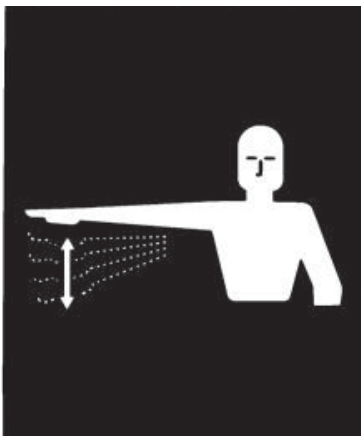

Hand Signals

This far to go

Raise equipment

Move toward me

Stop the engine

Lower equipment

Stop

Increase speed

Come to me

Decreased speed

Start the engine

Move out/take off

Graphics, used with permission from American Society of Agricultural and Biological Engineers, can be found in ANSI/ASAE S351, Hand Signals for Use in Agriculture.