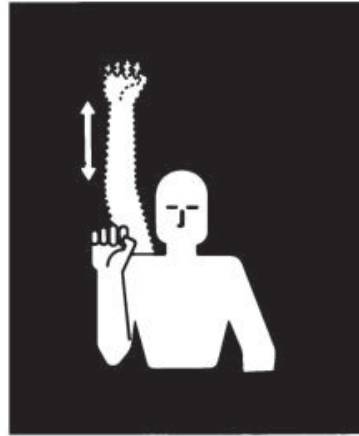

Hand Signals

This far to go

Raise equipment

Move toward me

Stop the engine

Lower equipment

Stop

Increase speed

Come to me

Decreased speed

Start the engine

Move out/take off

Graphics, used with permission from American Society of Agricultural and Biological Engineers, can be found in ANSI/ASAE S351, Hand Signals for Use in Agriculture.