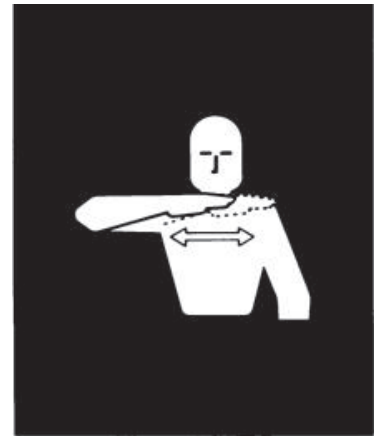

Hand Signals

This far to go

Raise equipment

Move toward me

Stop the engine

Lower equipment

Stop

Increase speed

Come to me

Decreased speed

Start the engine

Move out/take off

Graphics, used with permission from American Society of Agricultural and Biological Engineers, can be found in ANSI/ASAE S351, Hand Signals for Use in Agriculture.